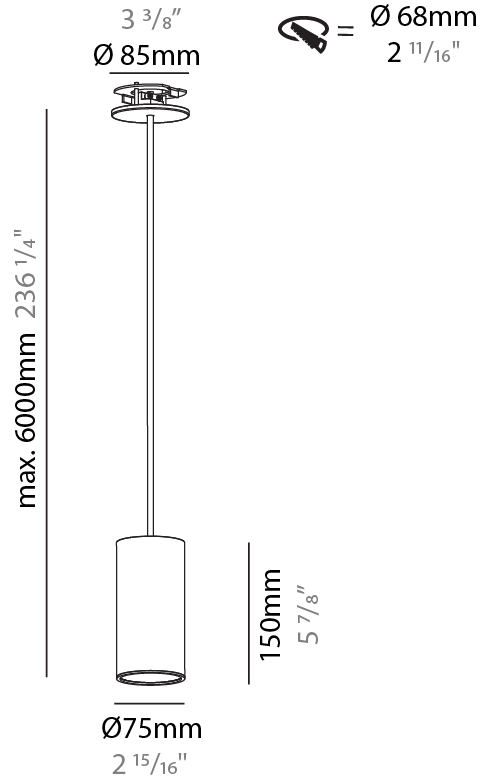

GENERAL

Series: Hangover
Subseries: Hangover Monopoint Recessed Canopy
Partner: Prolicht
Division: Architectural
Installation: Suspension
Product Type: Pendant
Mounting Location: Ceiling
Light Distribution: Direct

PHYSICAL

Shape: Cylinder
Diameter (mm): 75
Diameter (in): 2 ¹⁵/₁₆
Height (mm): 150
Height (in): 5 ⁷/₈
Max. Overall Height (mm): 2150
Max. Overall Height (in): 84 ⁵/₈
Diffuser: Shine Ring 0-6
Fixture Finish: SSR / BKV / CWI / CRY / HAB / UFT / ITA / RUA / FTG / MYG / LOD / PUS / FRO / FUP / KIA / POP / BLS / SPG / MEY / GOH / CHC / COM / ABZ / JAG / OBR / MOS / ROR
Fixture Material: Aluminum
Cable Details: 2000mm / 4000mm Cable in White / Black / Orange / Red
Cut-out Measurements: 68mm / 2 11/16"

ELECTRICAL

Lamp Type: LED (Zhaga Standard)
Input Wattage (W): 10.9
Total Output Wattage (W): 9
Dimming: Tri-Mode (Non-Dimming and Phase Dimming (120Vac only) and 0-10V Dimming)
Driver Included: Yes
Driver Location: External
Driver Type: Constant Current - Universal
Driver Class: Class 2
Housing: ENCP3 w/Quick Connect
Input Voltage (V): 120 - 277
Constant Current (MA): 500

LED

Number of LEDs: 1
Color Temperature (°K): 2700 / 3000 / 4000
Max. Delivered Lumen (lm): 923
CRI: >90 CRI
Lamp Life (hrs): 50000
Upon Request: ***3500K available in minimum quantities (larger quantities upon request)

OPTICAL

Reflector: 18 / 36 / 52

RATINGS AND CERTIFICATIONS

Certified By: Certified for North American Standards
IP rating: IP20